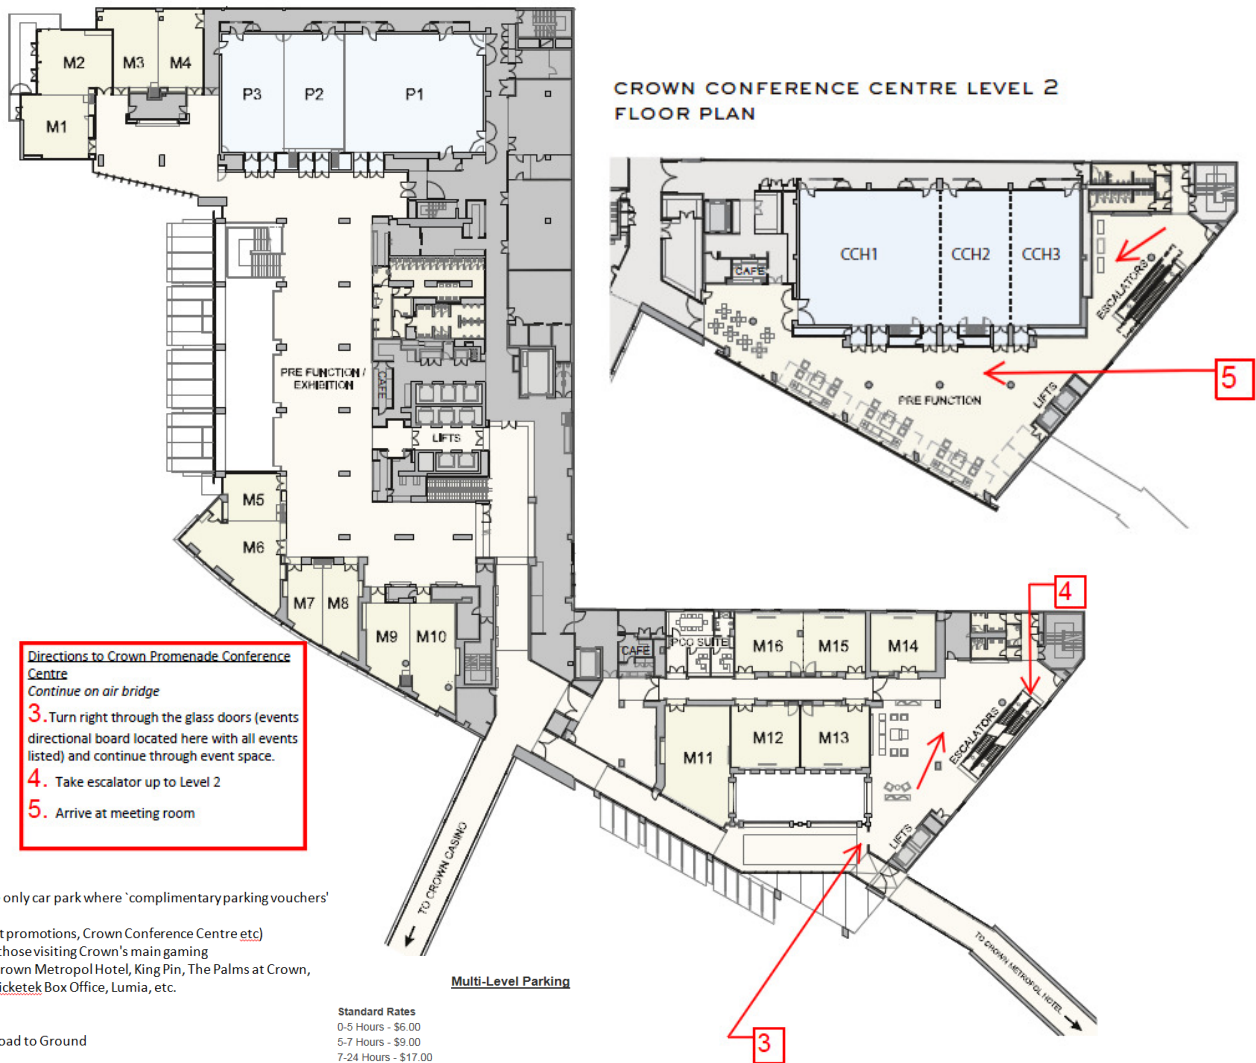

CROWN CONFERENCE CENTRE LEVEL 1 FLOOR PLAN

Multi-Level Car Park Entries

The Multi-Level car park is the only car park where 'complimentary parking vouchers' are redeemable (e.g. vouchers from restaurant promotions, Crown Conference Centre etc) This car park is best suited to those visiting Crown's main gaming floor, Crown Retail (Level 1), Crown Metropol Hotel, King Pin, The Palms at Crown, Night Clubs, Village Cinema, Ticketek Box Office, Lumia, etc.

Entries:

- **Clarke Street** access via City Road to Ground Level or ramp to Level 4
- **Haig Street** access via Clarendon Street to Ground Level or ramp to Level 4
- **Kings Way** access via Kings Way to Level Mezzanine B of car park

Standard Rates

Peak Rates